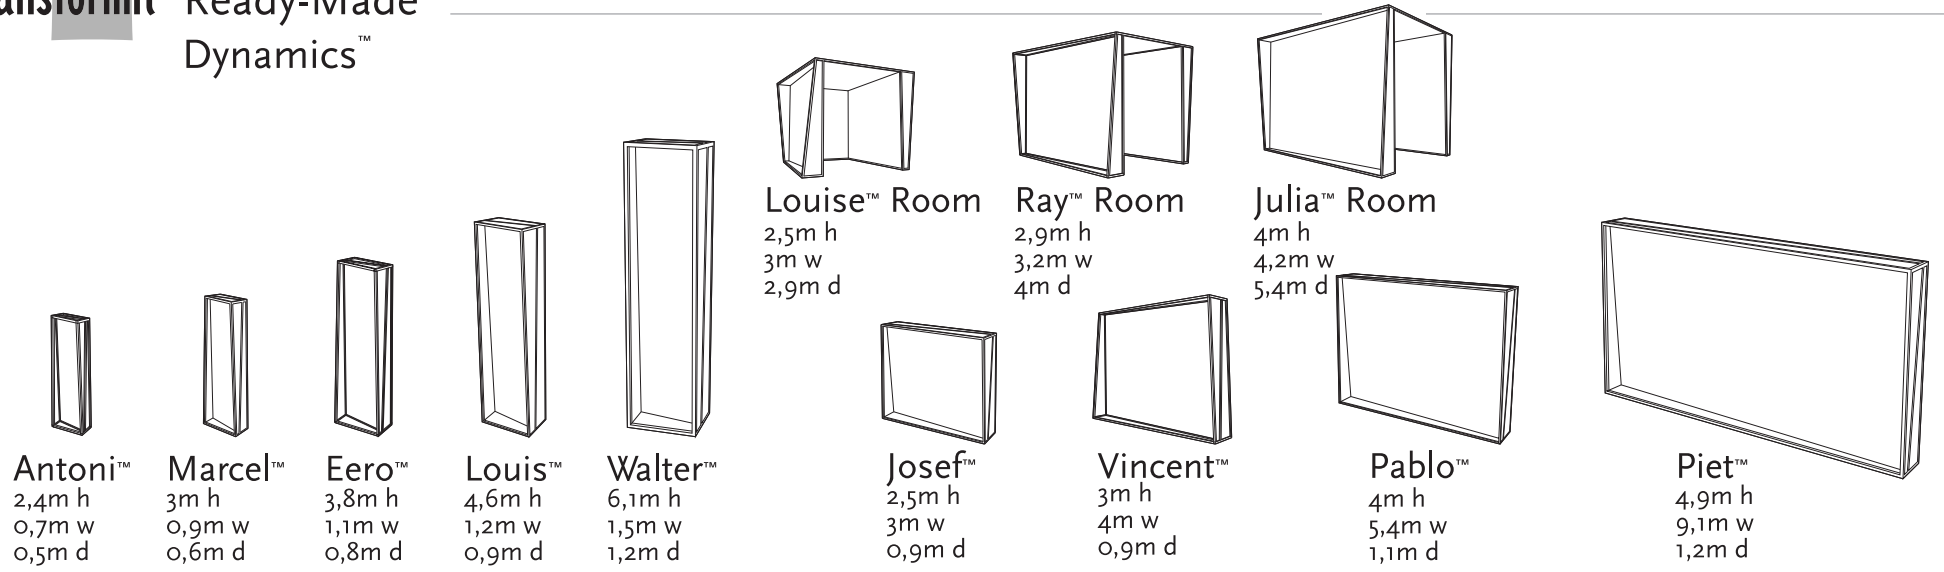

4m h x 6,7m w x 1,5m d

Staccato™

4,3m h x 1,2m diameter

Rumba™

3m h x 1,5m w x 0,8m d
4,6m h x 2,1m w x 1m d
6,1m h x 2,9m w x 1,5m d

Tango™

3m h x 0,9m w x 0,8m d
4,6m h x 1,3m w x 1m d
6,1m h x 1,75m w x 1,4m d

Right

Legato™

3m h x 3m w x 2,4m d
4,9m h x 4,9m w x 4m d

Transformit Ready-Made Dynamics™

Free Form Wings™

Transformit Ready-Made Ice Floe Stage™

Columns

Spiral™
5,5m h x 0,95m d

Classic™
5,5m h x 0,5m d

Ice Needle™
5,5m h x 1,2m d
7,3m h x 1,2m d

Dreamsicle™
5,5m h x 1,2m d

Hercules™
6m h x 6m w x 1,2m d
5,2m h x 5,2m w x 1,2m d
3,7m h x 3,7m w x 0,8m d

Projection Screens

Projection Screen II™
4,4m h x 5,3m w
(2,75m x 3,7m projection area)