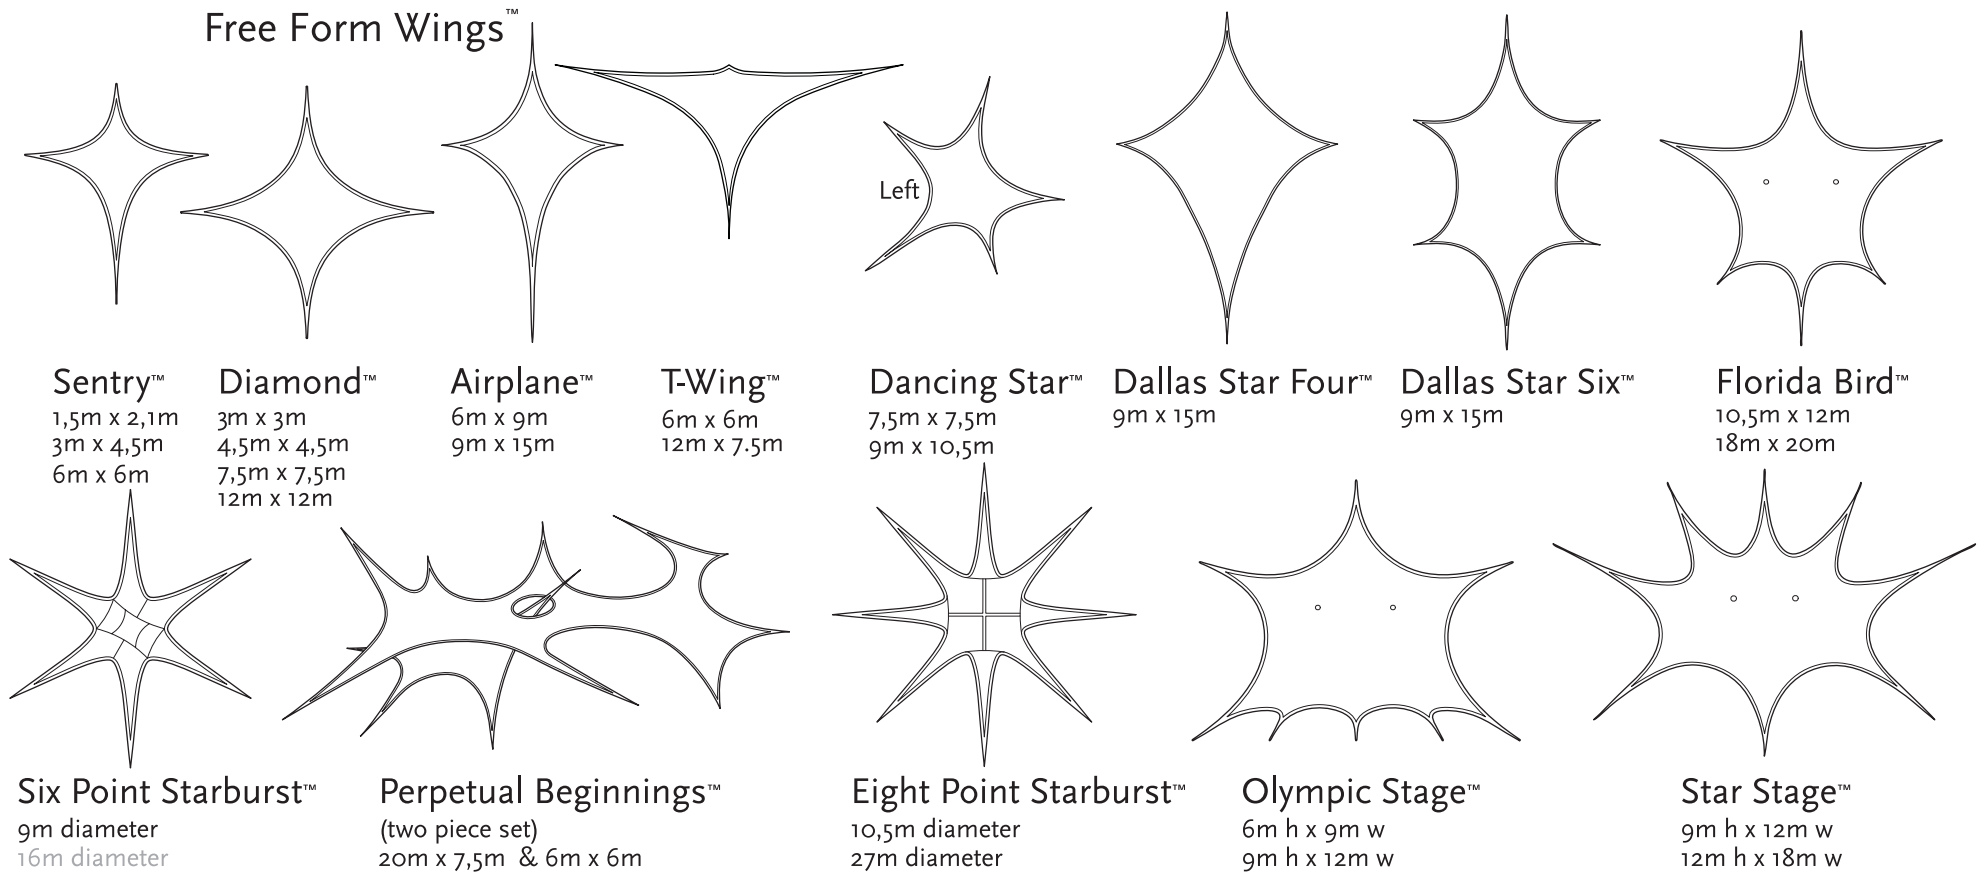

4m h x 6,7m w x 1,5m d

Staccato™

4,3m h x 1,2m diameter

Rumba™

3m h x 1,5m w x 0,8m d
4,6m h x 2,1m w x 1m d
6,1m h x 2,9m w x 1,5m d

Tango™

3m h x 0,9m w x 0,8m d
4,6m h x 1,3m w x 1m d
6,1m h x 1,75m w x 1,4m d

Right

Legato™

3m h x 3m w x 2,4m d
4,9m h x 4,9m w x 4m d

Transformit Ready-Made Dynamics™

Free Form Wings™

Transformit Ready-Made Ice Floe Stage™

Columns

Spiral™
5,5m h x 0,95m d

Classic™
5,5m h x 0,5m d

Ice Needle™
5,5m h x 1,2m d
7,3m h x 1,2m d

Dreamsicle™
5,5m h x 1,2m d

Hercules™
6m h x 6m w x 1,2m d
5,2m h x 5,2m w x 1,2m d
3,7m h x 3,7m w x 0,8m d

Projection Screens

Projection Screen II™
4,4m h x 5,3m w
(2,75m x 3,7m projection area)

EC Wave™
Small- graphic panel is 0,6m h x 1,4m w
Medium- graphic panel 0,9m h x 1,6m w
Large- graphic panel is 1,2m h x 2,6m w

EC Ellipse™
Large- graphic panel is 1,2m h x 2,5m w

Spiral Ribbon™
Small- 3m h x 3,7m diameter
Medium- 3,9m h x 4,7m diameter
Large- 5m h x 6,1m diameter