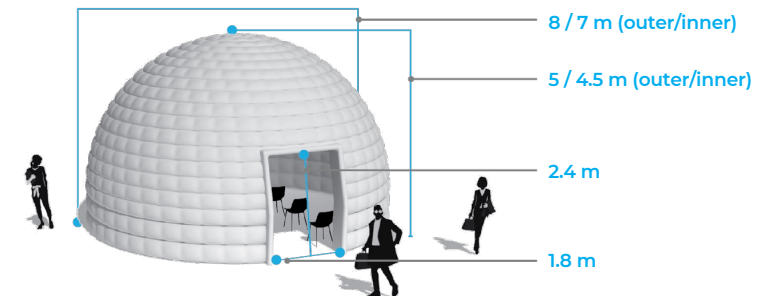

DOME 8

MEASUREMENTS

Length (outer/inner)	Width (outer/inner)	Height (outer/inner)	Surface (inner)
8m 7m	8m 7m	5m 4.5 m	39 m²
Max Chairs	Weight	Color	Power
40 - 45	65 kg	White	220v 680w no LED 1040w With LED