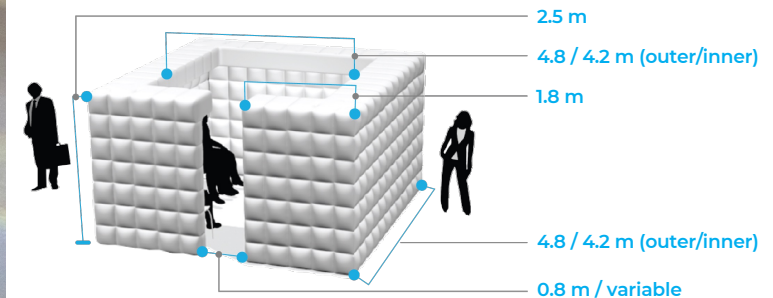

BOXER 5

MEASUREMENTS

Length (outer/inner)	Width (outer/inner)	Height (outer/inner)	Surface (inner)
4.8 m 4.2 m	4.8 m 4.2 m	2.5 m 2.5 m	17.6 m²
Max Chairs	Weight	Color	Power
12 - 16	28 kg	White	220v 330w no LED 630w With LED