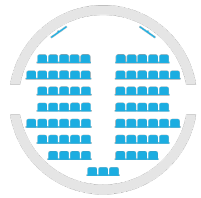

## MEASUREMENTS

Length (outer/inner)	Width (outer/inner)	Height (outer/inner)	Surface (inner)
10 m 9 m	10 m 9 m	6m 5.5 m	72 m <sup>2</sup>
Max Chairs	Weight	Color	Power
70 - 75	110 kg	White	220v 900w no LED 1400w With LED

Classroom  
~24 Chairs

Banquet  
~40 Chairs

Theatre  
~75 Chairs

**DOME 12 & 14**