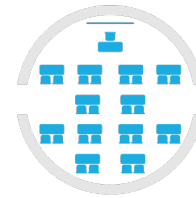

## MEASUREMENTS

Length (outer/inner)	Width (outer/inner)	Height (outer/inner)	Surface (inner)
10 m 9 m	10 m 9 m	6m 5.5 m	72 m <sup>2</sup>
Max Chairs	Weight	Color	Power
70 - 75	110 kg	White	220v 900w no LED 1400w With LED