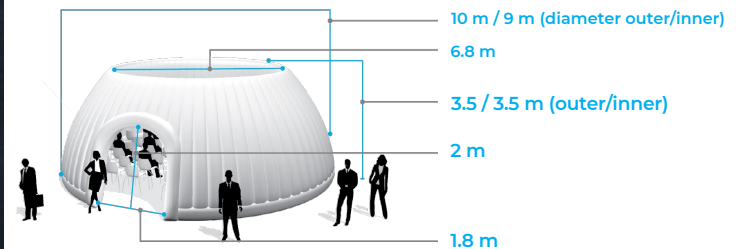

PANORAMA 10

MEASUREMENTS

Diameter (outer/inner)	Height (outer/inner)	Surface (inner)	LED
10 m 9 m	3.5 m 3.5 m	63.5 m²	RGB bars Of 1 m
Max Chairs	Weight	Color	Power
70 - 75	65 kg	White	220v 450w no LED 950w With LED