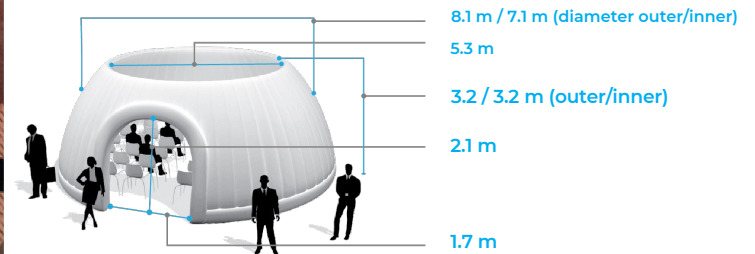

QuickSpace®

PANORAMA 8

quickspace.eu

MEASUREMENTS

Diameter (outer/inner)	Height (outer/inner)	Surface (inner)	LED
8.1 m 7.1 m	3.2 m 3.2 m	39.5 m²	RGB bars Of 1 m
Max Chairs	Weight	Color	Power
40 - 45	45 kg	White	220v 450w no LED 850w With LED