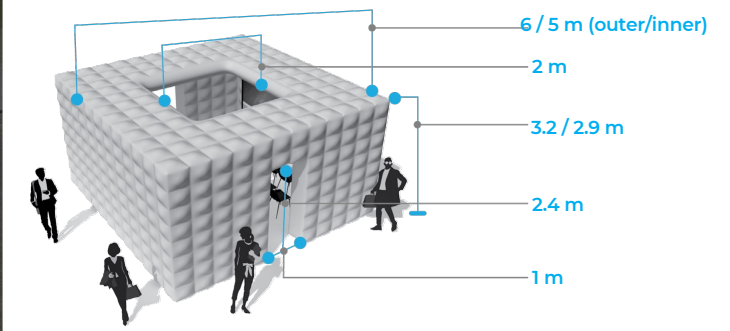

MEASUREMENTS

Length (outer/inner)	Width (outer/inner)	Height (outer/inner)	Surface (inner)
6 m 5 m	6 m 5 m	3.2 m 2.9 m	25 m²
Max Chairs	Weight	Color	Power
20 - 25	60 kg	White	220v 450w no LED 850w With LED