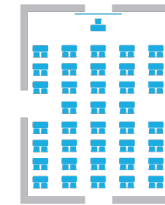

Classroom
~76 Chairs