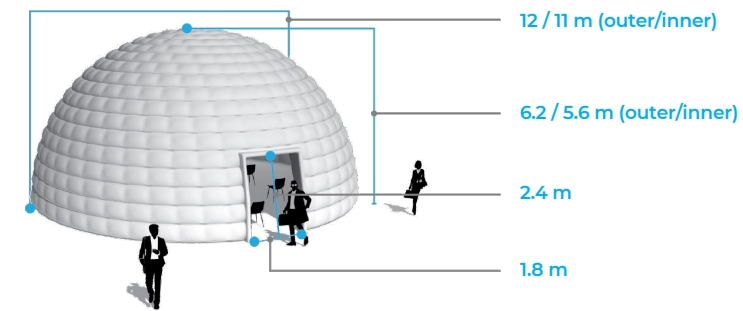

MEASUREMENTS

Length (outer/inner)	Width (outer/inner)	Height (outer/inner)	Surface (inner)
12 m 11 m	12 m 11 m	6.2 m 5.6 m	95 m²
Max Chairs	Weight	Color	Power
90 - 100	85 kg	White	220v 1350w no LED 1950w With LED