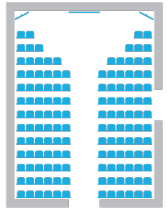

Theatre
~140 Chairs