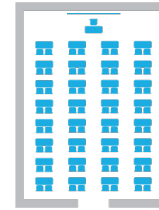

## MEASUREMENTS

Length (outer/inner)	Width (outer/inner)	Height (outer/inner)	Surface (inner)
10 m 9 m	10 m 9 m	3.5 m 3.5 m	81 m <sup>2</sup>
Max Chairs	Weight	Color	Power
85 - 95	80 kg	White	220v 900w no LED 1450w With LED

Classroom  
~40 Chairs

Banquet  
~40 Chairs

Theatre  
~95 Chairs

CUBE 14

## MEASUREMENTS

Length (outer/inner)	Width (outer/inner)	Height (outer/inner)	Surface (inner)
14 m 10 m	10 m 9 m	3.2 m 3.2 m	177 m <sup>2</sup>
Max Chairs	Weight	Color	Power
120 - 140	90 kg	White	220v 900w no LED 1650w With LED