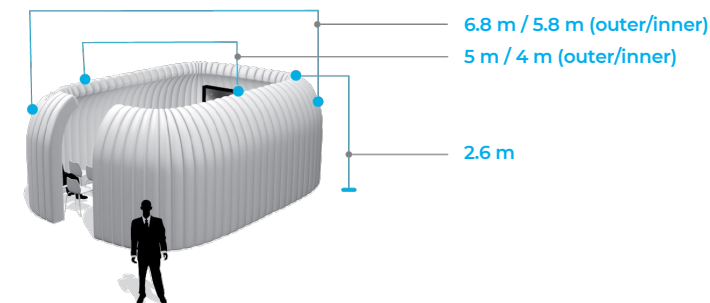

OFFICE 7

MEASUREMENTS

Length (outer/inner)	Width (outer/inner)	Height (outer/inner)	Surface (inner)
6.8 m 5.8 m	5 m 4 m	2.6 m	23.2 m²
Max Chairs	Weight	Color	Power
28	32 kg	White	220v 330w no LED 730w With LED