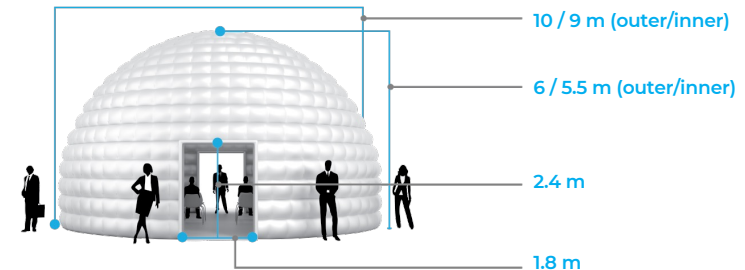

QuickSpace®

DOME 10

quickspace.eu

MEASUREMENTS

Length (outer/inner)	Width (outer/inner)	Height (outer/inner)	Surface (inner)
10 m 9 m	10 m 9 m	6m 5.5 m	72 m²
Max Chairs	Weight	Color	Power
70 - 75	110 kg	White	220v 900w no LED 1400w With LED

Classroom
~24 Chairs

Banquet
~40 Chairs

Theatre
~75 Chairs