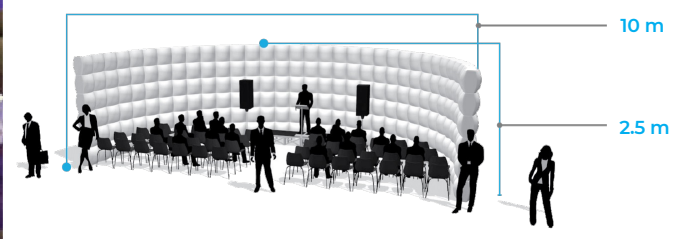

QuickSpace®

CURVED WALL (6m / 8m / 10m / 12m / 14m)

MEASUREMENTS (example Curved Wall 10)

Length (outer/inner)	Width (outer/inner)	Height (outer/inner)	Surface (inner)
10 m	4 m	2.5 m	N/A
Max Chairs	Weight	Color	Power
70 - 76	20 kg	White	220v 330w no LED 580w With LED