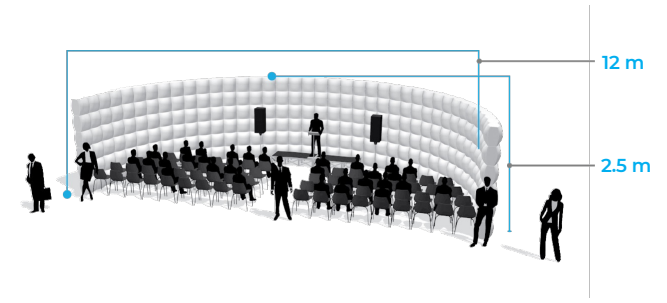

QuickSpace®

CURVED WALL 12

MEASUREMENTS

Length (outer/inner)	Width (outer/inner)	Height (outer/inner)	Surface (inner)
12 m	5 m	2.5 m	N/A
Max Chairs	Weight	Color	Power
70 - 76	25 kg	White	220v 330w no LED 580w With LED