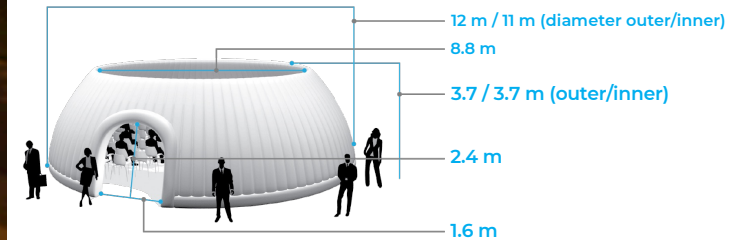

QuickSpace®

PANORAMA

MEASUREMENTS (example Panorama 12m)

Diameter (outer/inner)	Height (outer/inner)	Surface (inner)	LED
12 m 11 m	3.7 m 3.7 m	95 m²	RGB bars Of 1 m
Max Chairs	Weight	Color	Power
90 - 100	85 kg	White	220v 900w no LED 1500w With LED