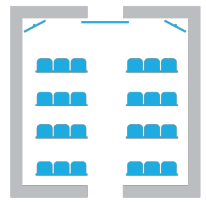

Theatre
~25 Chairs