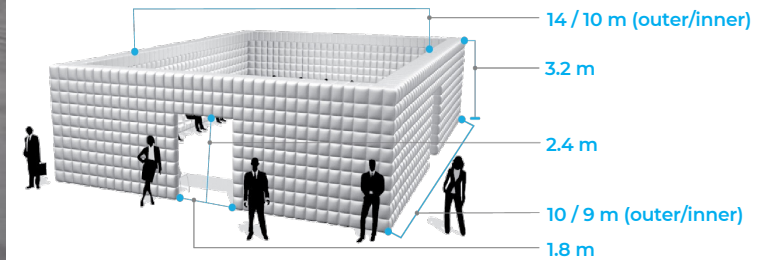

MEASUREMENTS

Length (outer/inner)	Width (outer/inner)	Height (outer/inner)	Surface (inner)
14 m 10 m	10 m 9 m	3.2 m 3.2 m	177 m²
Max Chairs	Weight	Color	Power
120 - 140	90 kg	White	220v 900w no LED 1650w With LED