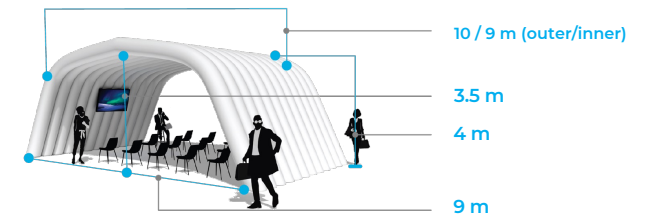

QuickSpace®

HANGAR

MEASUREMENTS

Length (outer/inner)	Width (outer/inner)	Height (outer/inner)	Surface (inner)
10 m 9 m	6 m 6 m	4 m 3.5 m	542 m²
Max Chairs	Weight	Color	Power
40 - 50	50 kg	White	220v 450w no LED 750w with LLED

Max Seating
~50 Chairs