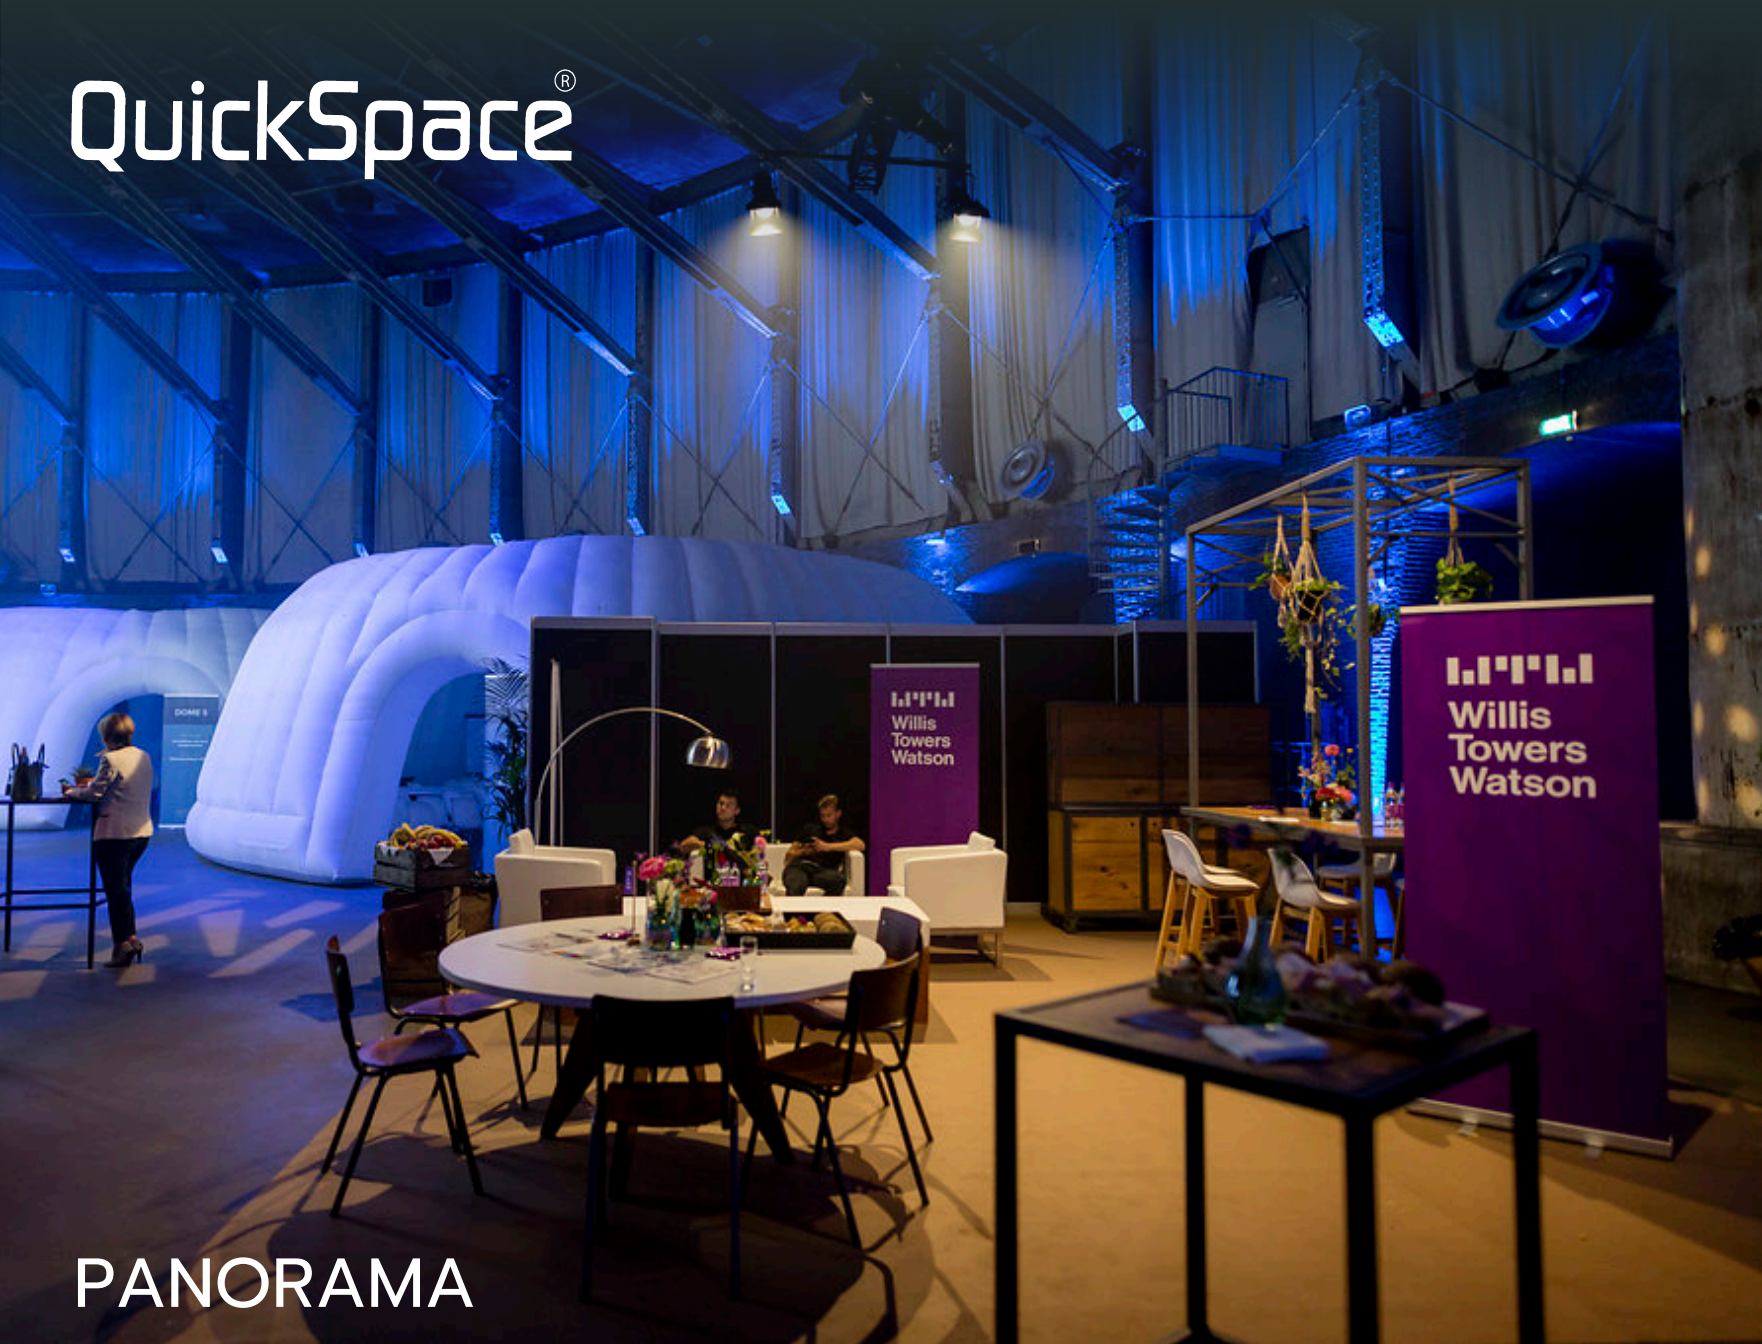

QuickSpace®

PANORAMA

MEASUREMENTS (example Panorama 12m)

Diameter (outer/inner)	Height (outer/inner)	Surface (inner)	LED
12 m 11 m	3.7 m 3.7 m	95 m²	RGB bars Of 1 m
Max Chairs	Weight	Color	Power
90 - 100	85 kg	White	220v 900w no LED 1500w With LED