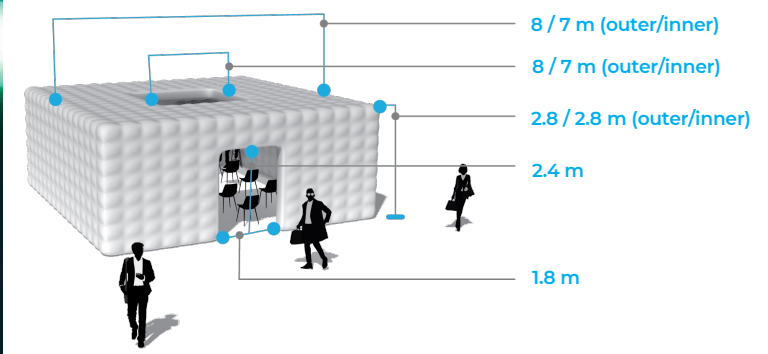

CUBE 8

MEASUREMENTS

Length (outer/inner)	Width (outer/inner)	Height (outer/inner)	Surface (inner)
8 m 7 m	8 m 7 m	2.8 m 2.8 m	49 m²
Max Chairs	Weight	Color	Power
50 - 60	60 kg	White	220v 780w no LED 1280w With LED