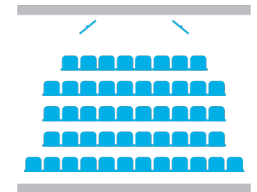

Max Seating
~50 Chairs