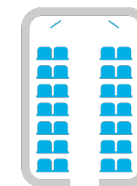

Theatre
~28 Chairs