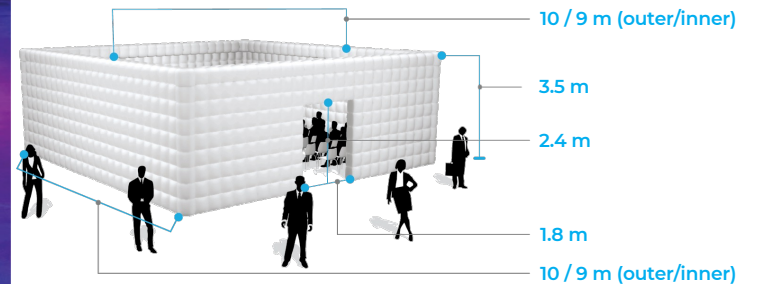

MEASUREMENTS

Length (outer/inner)	Width (outer/inner)	Height (outer/inner)	Surface (inner)
10 m 9 m	10 m 9 m	3.5 m 3.5 m	81 m²
Max Chairs	Weight	Color	Power
85 - 95	80 kg	White	220v 900w no LED 1450w With LED