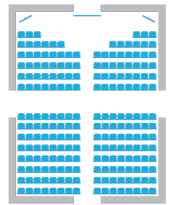

Theatre
~210 Chairs