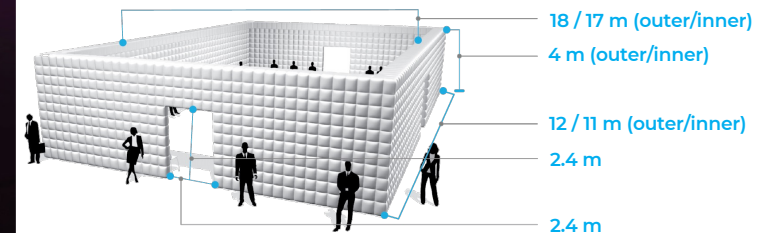

MEASUREMENTS

Length (outer/inner)	Width (outer/inner)	Height (outer/inner)	Surface (inner)
18 m 17 m	12 m 11 m	4 m 4 m	187 m²
Max Chairs	Weight	Color	Power
190 - 210	130 kg	White	220v 1500w no LED 2700w With LED