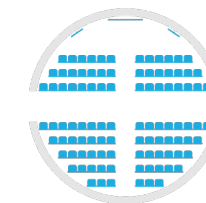

## MEASUREMENTS

Length (outer/inner)	Width (outer/inner)	Height (outer/inner)	Surface (inner)
10 m 9 m	10 m 9 m	6m 5.5 m	72 m <sup>2</sup>
Max Chairs	Weight	Color	Power
70 - 75	110 kg	White	220v 900w no LED 1400w With LED

Classroom  
~24 Chairs

Banquet  
~40 Chairs

Theatre  
~75 Chairs

**DOME 12 & 14**

## MEASUREMENTS

Length (outer/inner)	Width (outer/inner)	Height (outer/inner)	Surface (inner)
12 m 11 m	12 m 11 m	6.2 m 5.6 m	95 m <sup>2</sup>
Max Chairs	Weight	Color	Power
90 - 100	85 kg	White	220v 1350w no LED 1950w With LED

Classroom  
~40 Chairs

Banquet  
~56 Chairs

Theatre  
~100 Chairs

BOXER 5