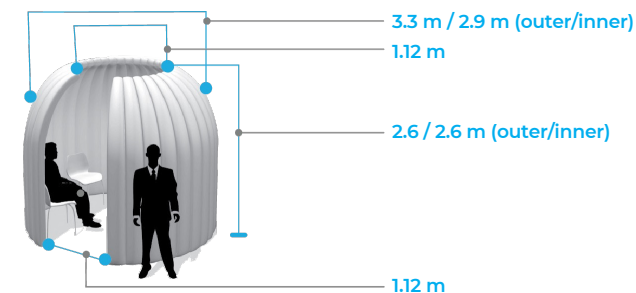

MEASUREMENTS

OFFICE 3

Length (outer/inner)	Width (outer/inner)	Height (outer/inner)	Surface (inner)
3.3 m 2.9 m	3.3 m 2.9 m	2.6 m 2.6 m	6.6 m²
Max Chairs	Weight	Color	Power
6	12 kg	White	220v 250w no LED 400w With LED

OFFICE
~6 Chairs