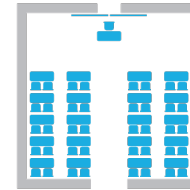

## MEASUREMENTS

Length (outer/inner)	Width (outer/inner)	Height (outer/inner)	Surface (inner)
8 m 7 m	8 m 7 m	2.8 m 2.8 m	49 m <sup>2</sup>
Max Chairs	Weight	Color	Power
50 - 60	60 kg	White	220v 780w no LED 1280w With LED

Classroom  
~24 Chairs

Banquet  
~24 Chairs

Theatre  
~60 Chairs

QuickSpace®

CUBE 8

CUBE 10

## MEASUREMENTS

Length (outer/inner)	Width (outer/inner)	Height (outer/inner)	Surface (inner)
10 m 9 m	10 m 9 m	3.5 m 3.5 m	81 m <sup>2</sup>
Max Chairs	Weight	Color	Power
85 - 95	80 kg	White	220v 900w no LED 1450w With LED