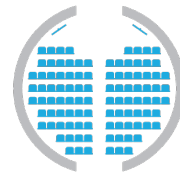

Theatre
~100 Chairs