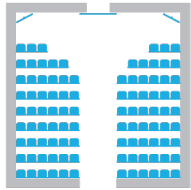

## MEASUREMENTS

Length (outer/inner)	Width (outer/inner)	Height (outer/inner)	Surface (inner)
10 m 9 m	10 m 9 m	3.5 m 3.5 m	81 m <sup>2</sup>
Max Chairs	Weight	Color	Power
85 - 95	80 kg	White	220v 900w no LED 1450w With LED

Classroom  
~40 Chairs

Banquet  
~40 Chairs

Theatre  
~95 Chairs

CUBE 14